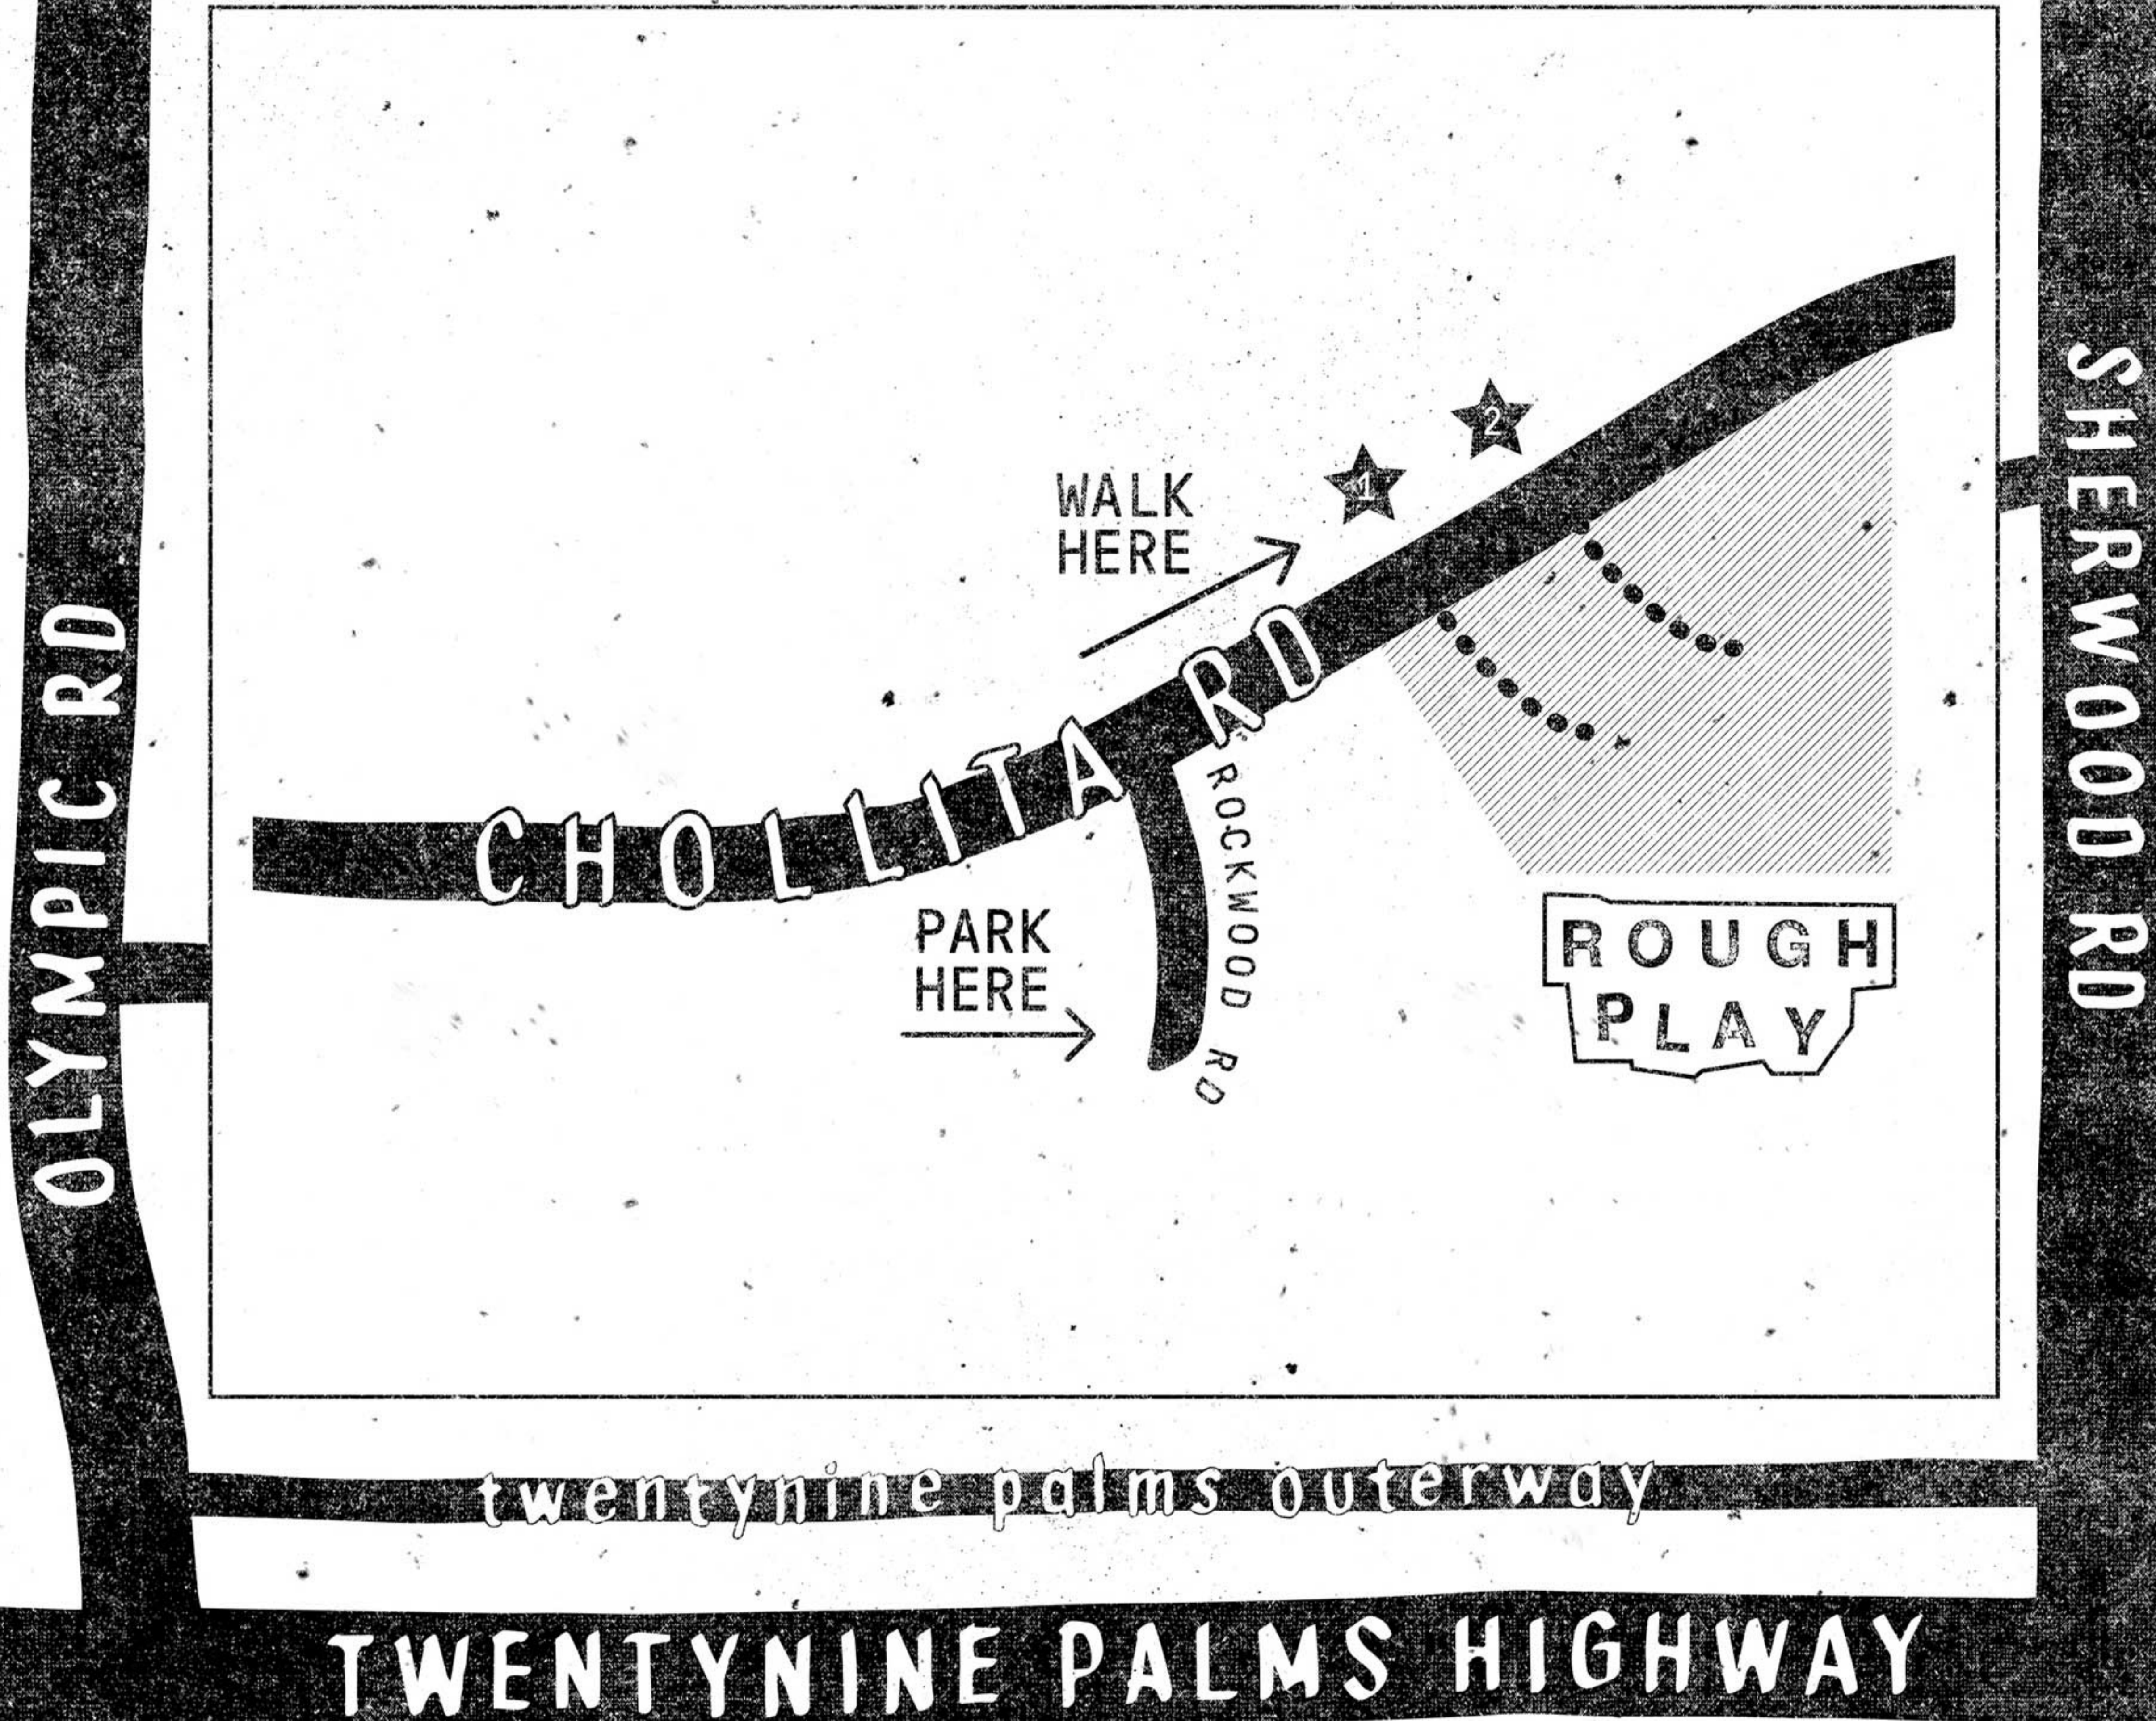

# ROUGH PLAY PROJECTS SITE MAP

MOJAVE  
DESERT  
LAND  
TRUST

- ★ SITE PATH
- ★ SITE PATH  
SARAH VANDERLIP

62

60461 CHOLLITA RD // JOSHUA TREE CA // 92252