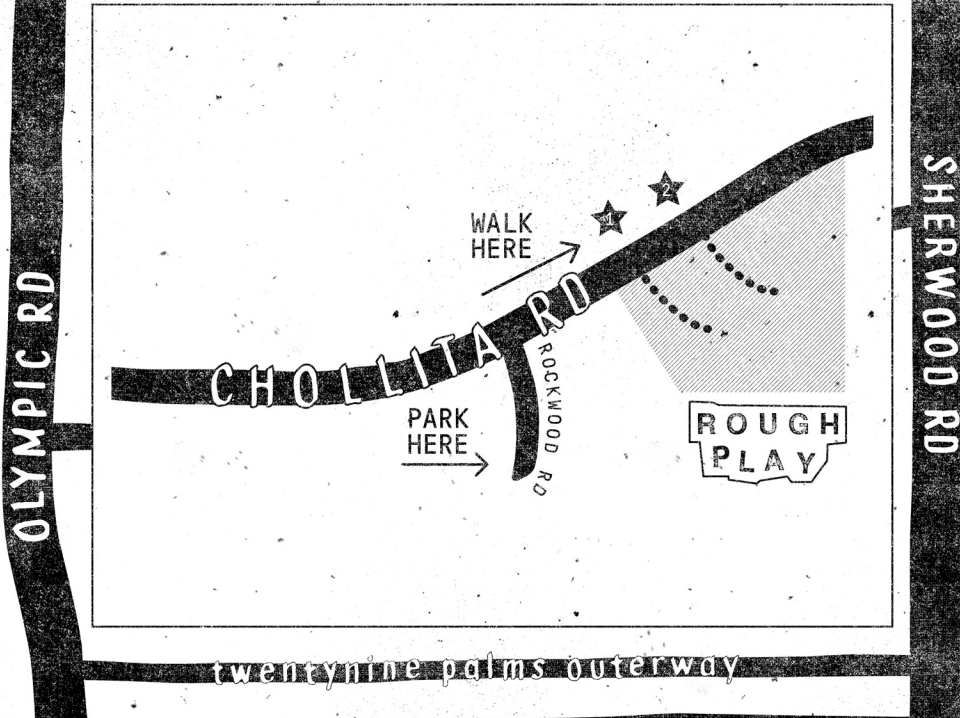

ROUGH PLAY PROJECTS
SITE MAP

MOJAVE
DESERT
LAND
TRUST

★ SITE PATH
AVAILABLE TO ALL

★ SITE PATH
SARAH VANDERLIP

TWENTYNINE PALMS HIGHWAY

62

60461 CHOLLITA RD // JOSHUA TREE CA // 92252